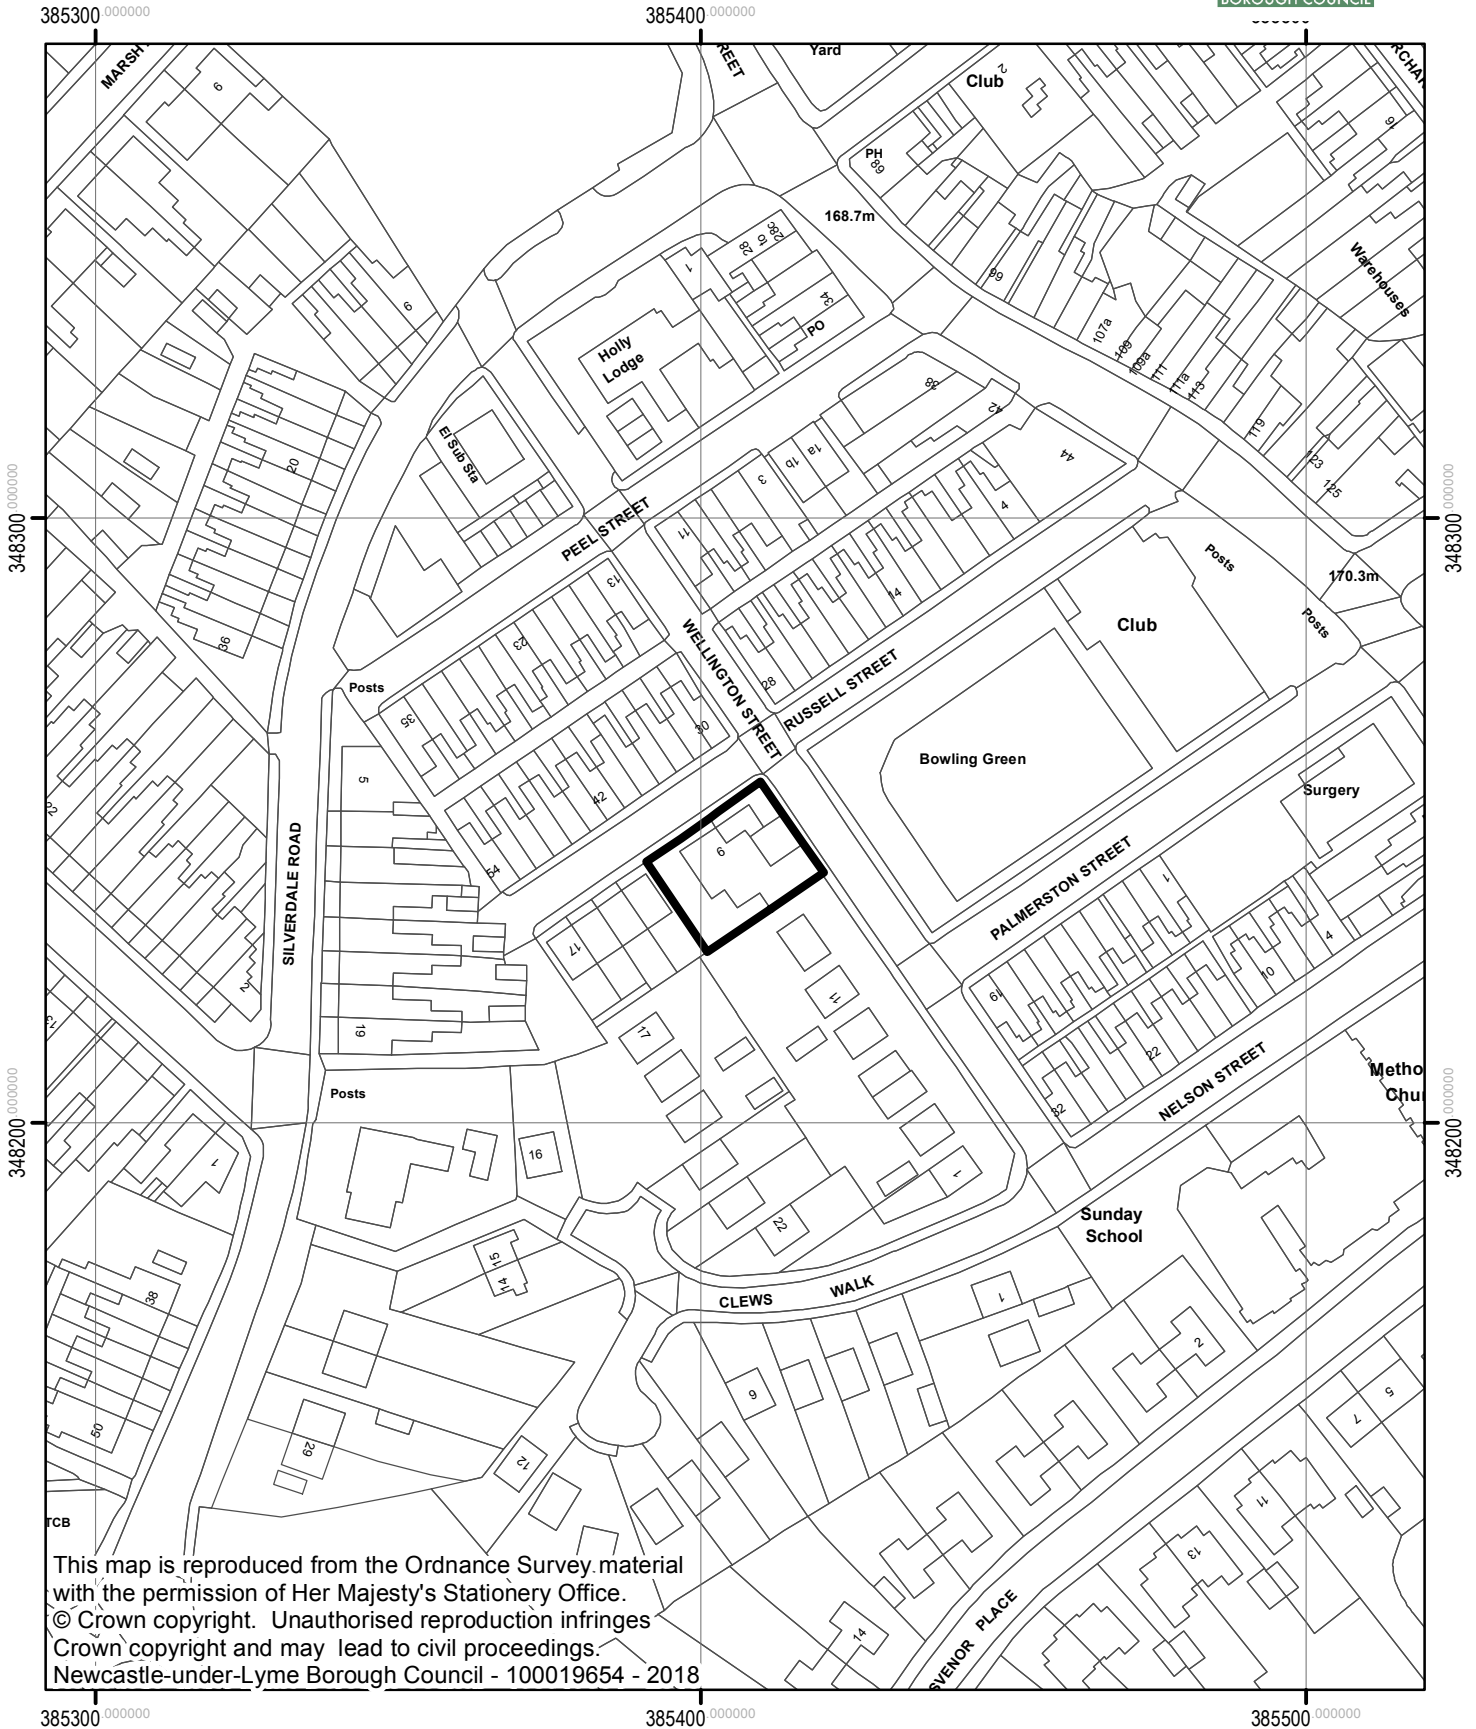

9 Russell Street
Wolstanton

This map is reproduced from the Ordnance Survey material with the permission of Her Majesty's Stationery Office.
 © Crown copyright. Unauthorised reproduction infringes Crown copyright and may lead to civil proceedings.
 Newcastle-under-Lyme Borough Council - 100019654 - 2018